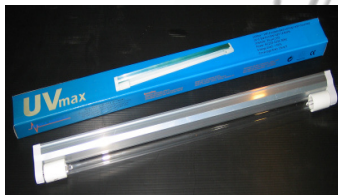

Products – UVC's

UVMax™ SM14 suspended mounted

UVTM
max

Coverage area:
25 sq ft

Specifications	
Model	SM14 suspended/wall mounted
Ultraviolet light	Yes : Intensity 24,000 $\mu\text{W}/\text{cm}^2$ Wavelength: 235.7nm
Bulb lifespan	9,000 hours operational
Energy used	$\geq 90\%$
Power supply	240 V 50 Hz (12 W)
Product dimension	437 mm