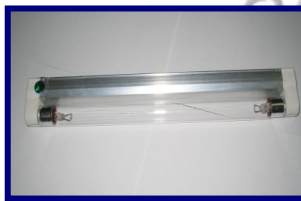

### UVMax™ SM8 suspended ceiling / wall mounted

**UV**max

Coverage area:  
18 sq ft

Specifications	
<b>Model</b>	SM8 suspended/wall mounted
<b>Ultraviolet light</b>	Yes : Intensity 24,000 $\mu\text{W}/\text{cm}^2$
<b>Bulb lifespan</b>	9,000 hours operational
<b>Energy used</b>	$\geq 90\%$
<b>Power supply</b>	240 V 50 Hz (8 W)
<b>Product dimension</b>	12"